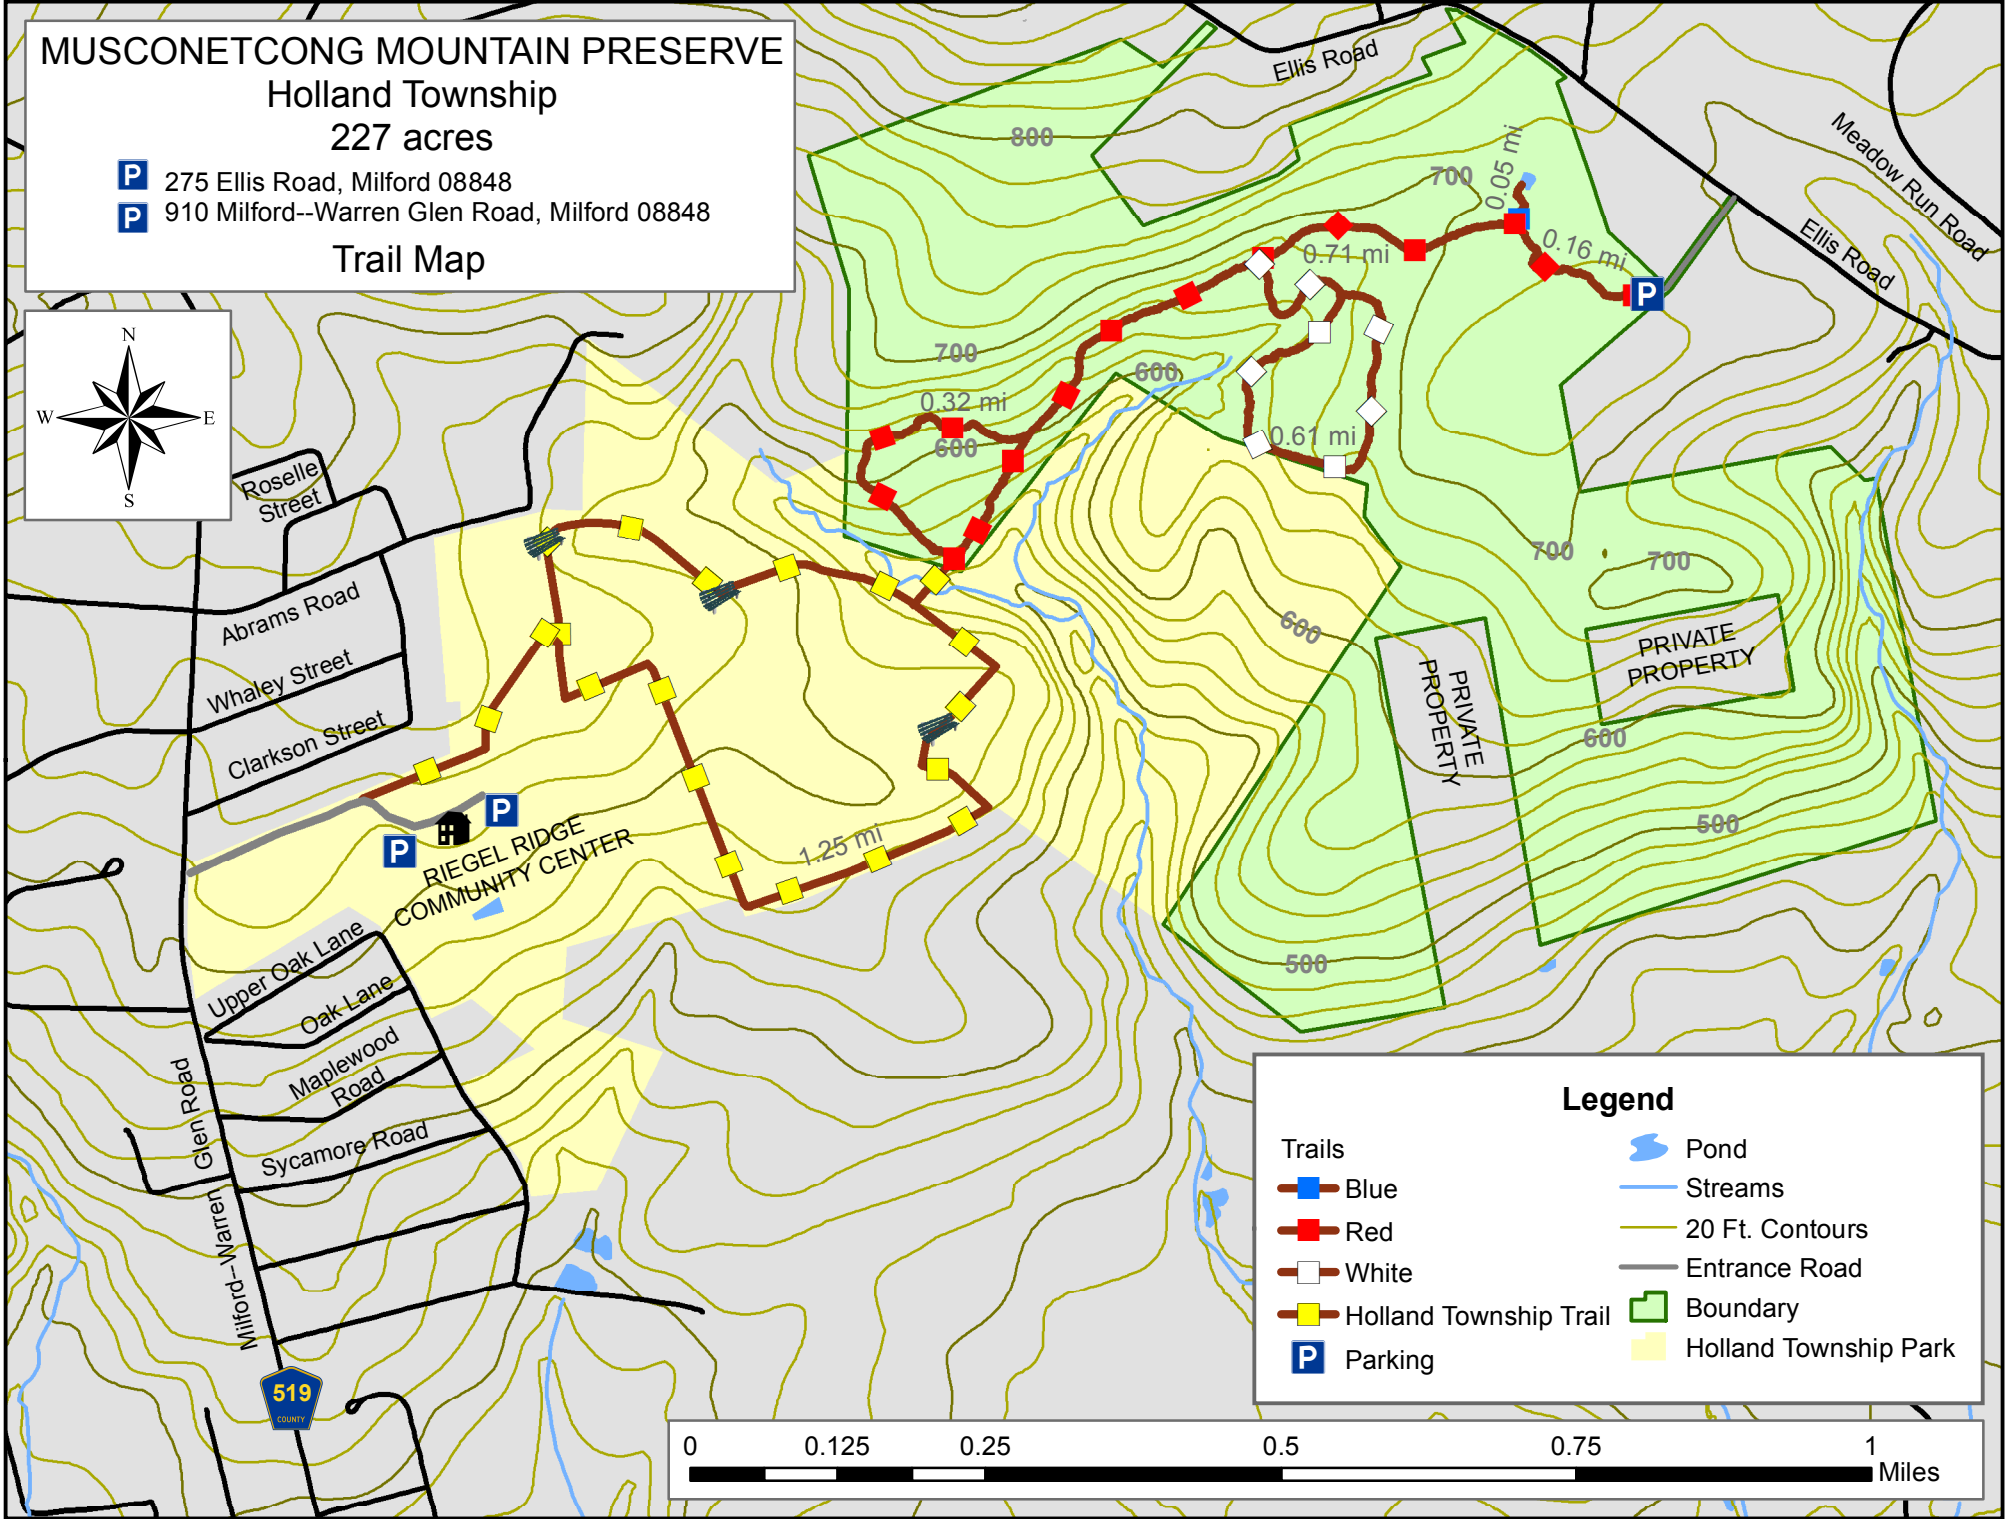

MUSCONETCONG MOUNTAIN PRESERVE
Holland Township
227 acres

P 275 Ellis Road, Milford 08848
P 910 Milford--Warren Glen Road, Milford 08848

Trail Map

Legend

Trails	Pond
Red	Streams
White	20 Ft. Contours
Holland Township Trail	Entrance Road
Parking	Boundary
	Holland Township Park